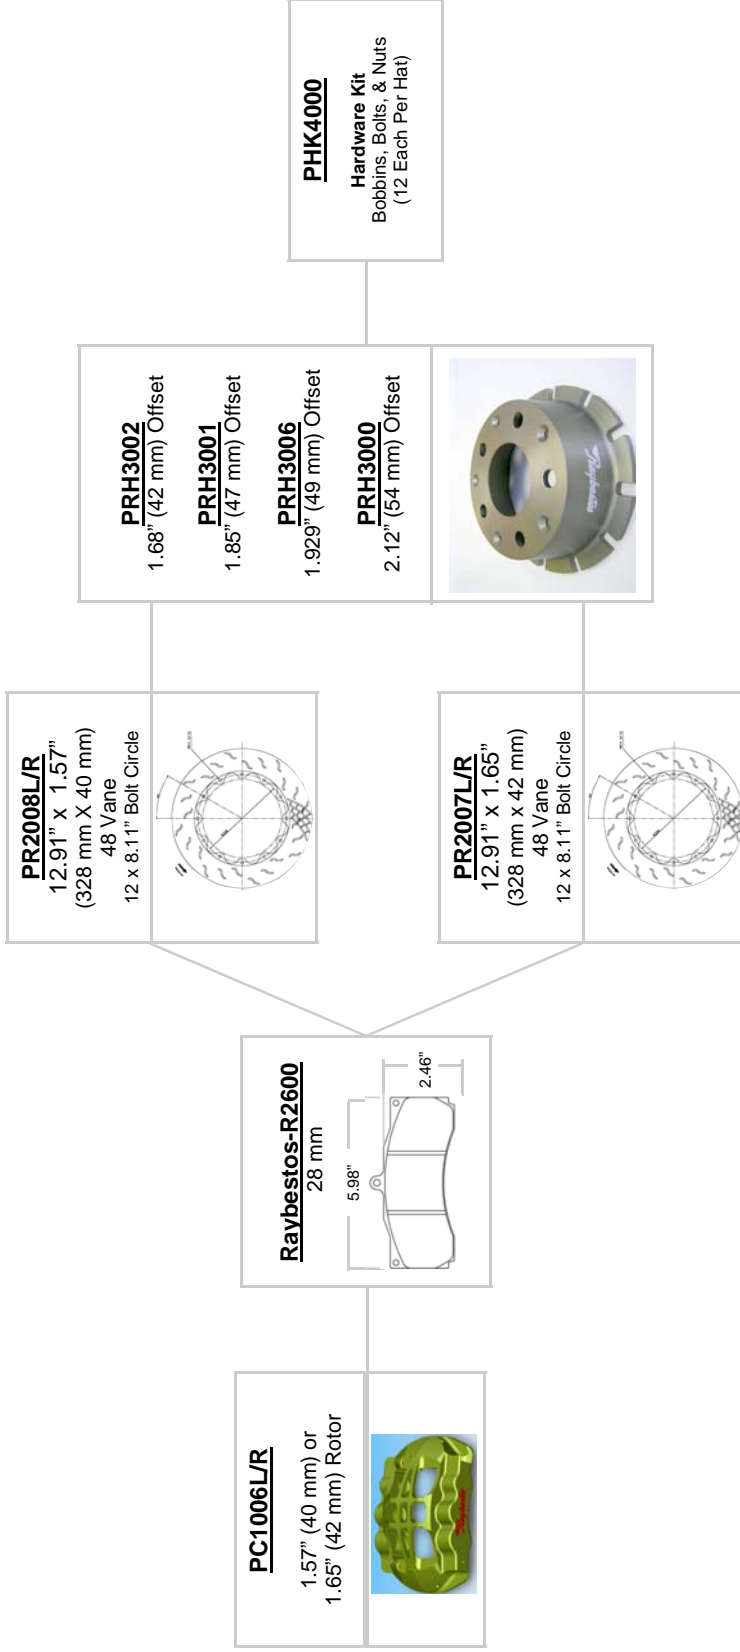

# Raybestos 4-piston heavy intermediate front package

**HARDWARE**

**HATS**

**ROTORS**

**PADS**

**CALIPERS**

## service parts

- 1.6" (41.3 mm) piston **PHK4015**
- 1.3" (31.8 mm) piston **PHK4025**
- 1.1" (28.6 mm) piston **PHK4026**
- caliper seal kit **PHK4024**
- 180 mm bracket **PHK5000**

bleed screw kit

**PHK4005**